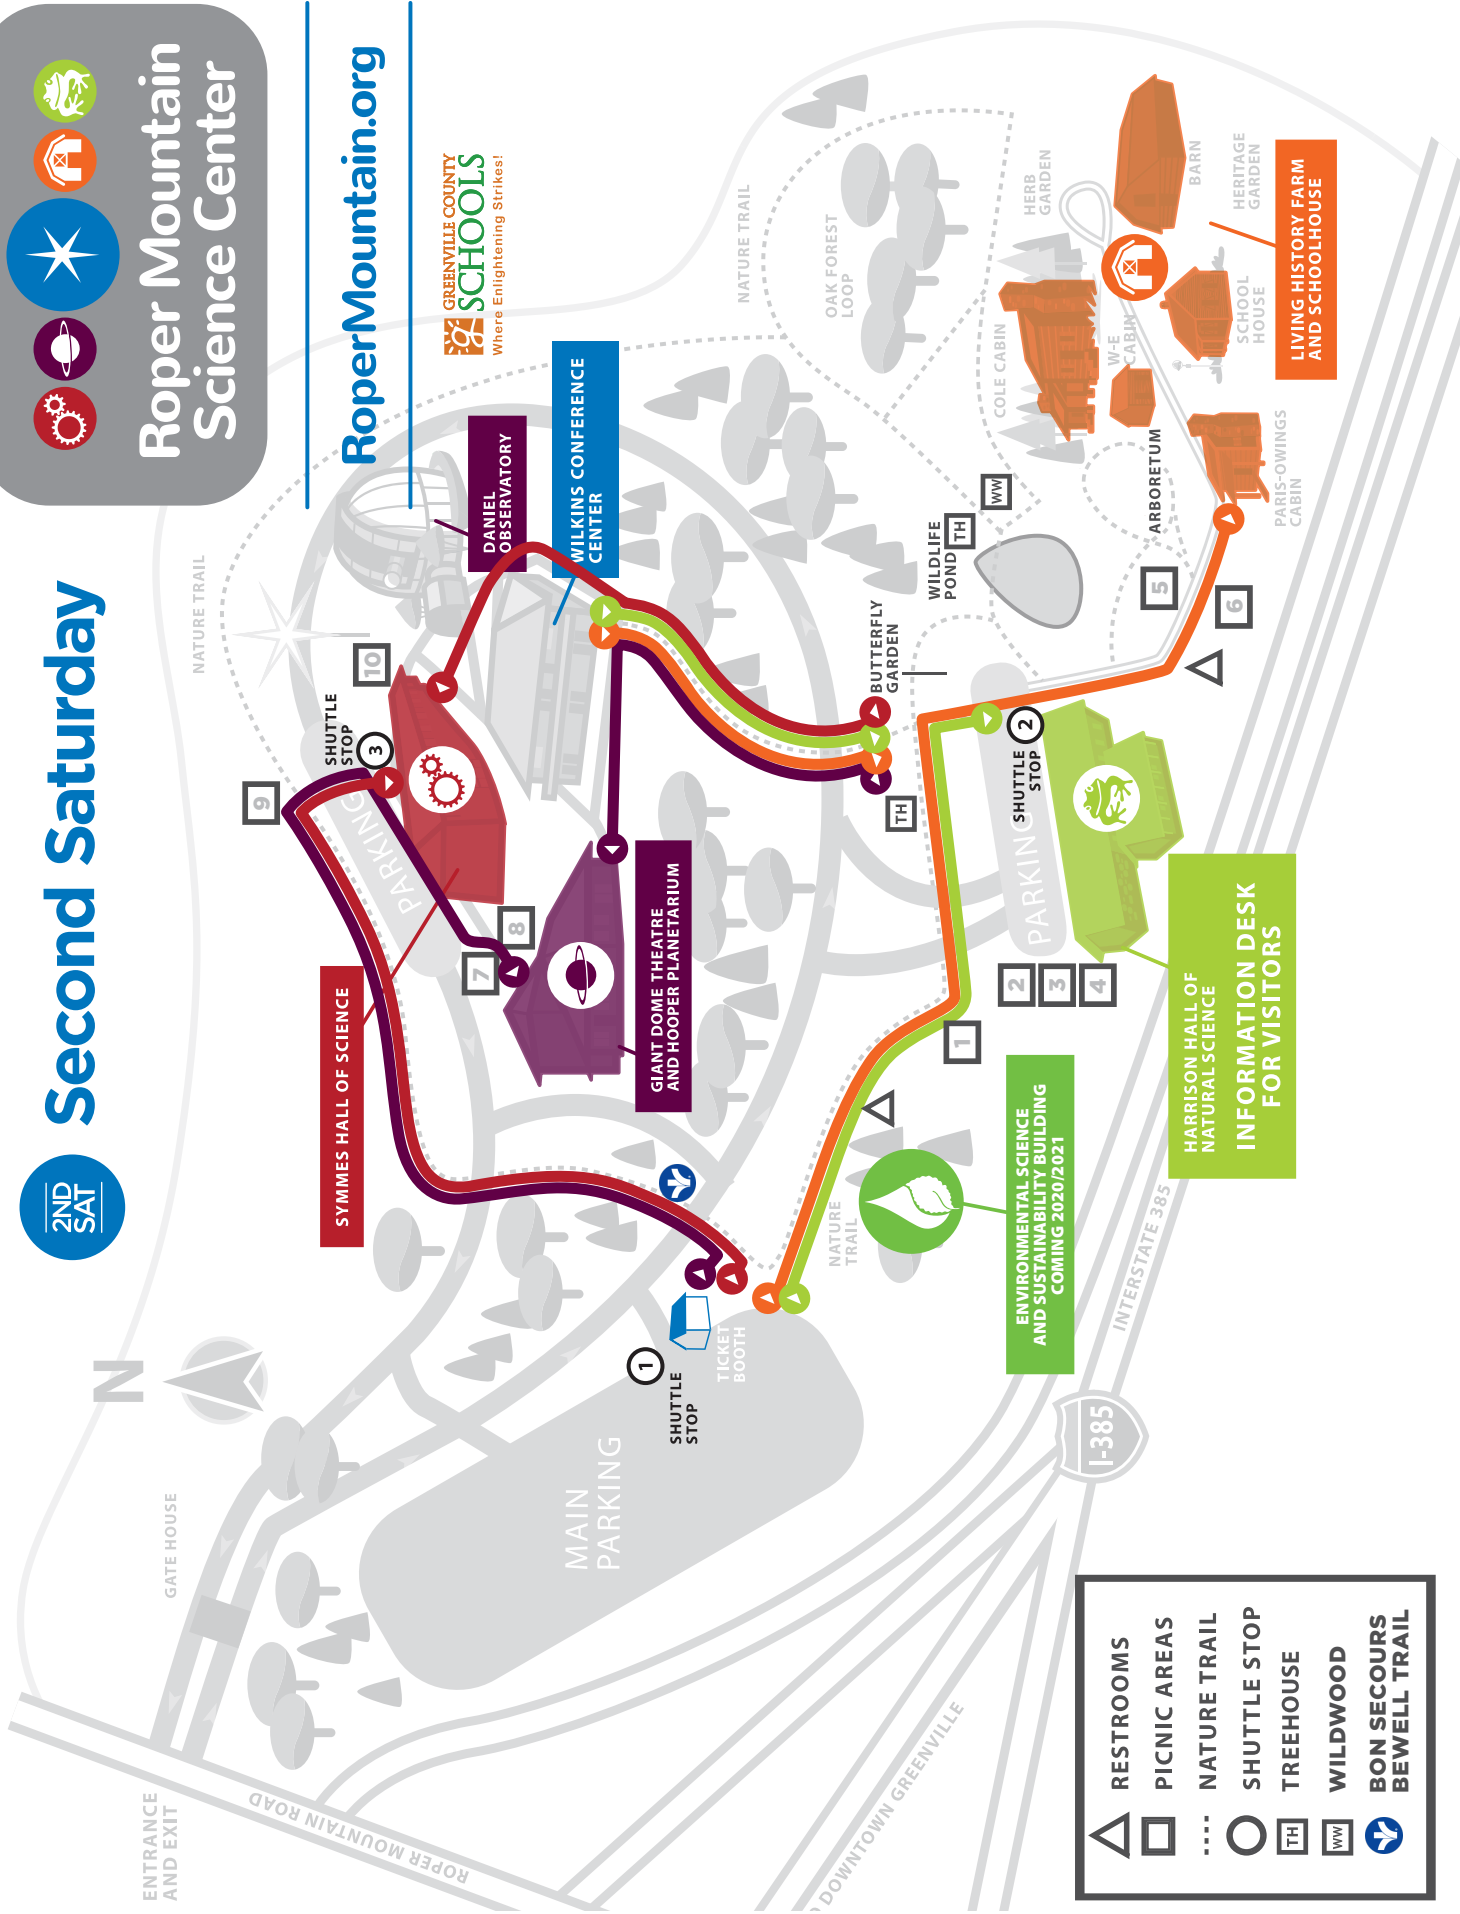

Corn cob dart craft

Fresh apple cider pressing

Corn shelling and grinding

Rice winnowing

Hearth cooking

Rug hooking

Knitting

Sack races and schoolyard games

GIANT DOME THEATER AND HOOPER PLANETARIUM

SHUTTLE STOP ③

Planetarium Feature Shows (35 minutes)

- *Cowboy Astronomer* - 10:00am, 12:00pm, and 2:00pm
- *Ecosystems and H2O Cycles* - 11:00am and 1:00pm

Daniel Observatory (weather permitting)

Observe the Sun and meet our astronomers. 10:00am - 2:00pm

FOOD TRUCKS

SHUTTLE STOP ②

Between Harrison Hall of Science and the Living History Farm:

- Chick-fil-a of Pelham Road
- Resident Dogs
- Snow Castle
- Shay Can Bake

RETURN TO RMSC ON MARCH 14, 2020
FOR OUR SPACE DAY SECOND SATURDAY

2ND
SAT

Second Saturday

Roper Mountain Science Center

RoperMountain.org

Where Enlightenment Strikes!

	RESTROOMS
	PICNIC AREAS
	NATURE TRAIL
	SHUTTLE STOP
	TREEHOUSE
	WILDWOOD
	BON SECOURS BEVELL TRAIL