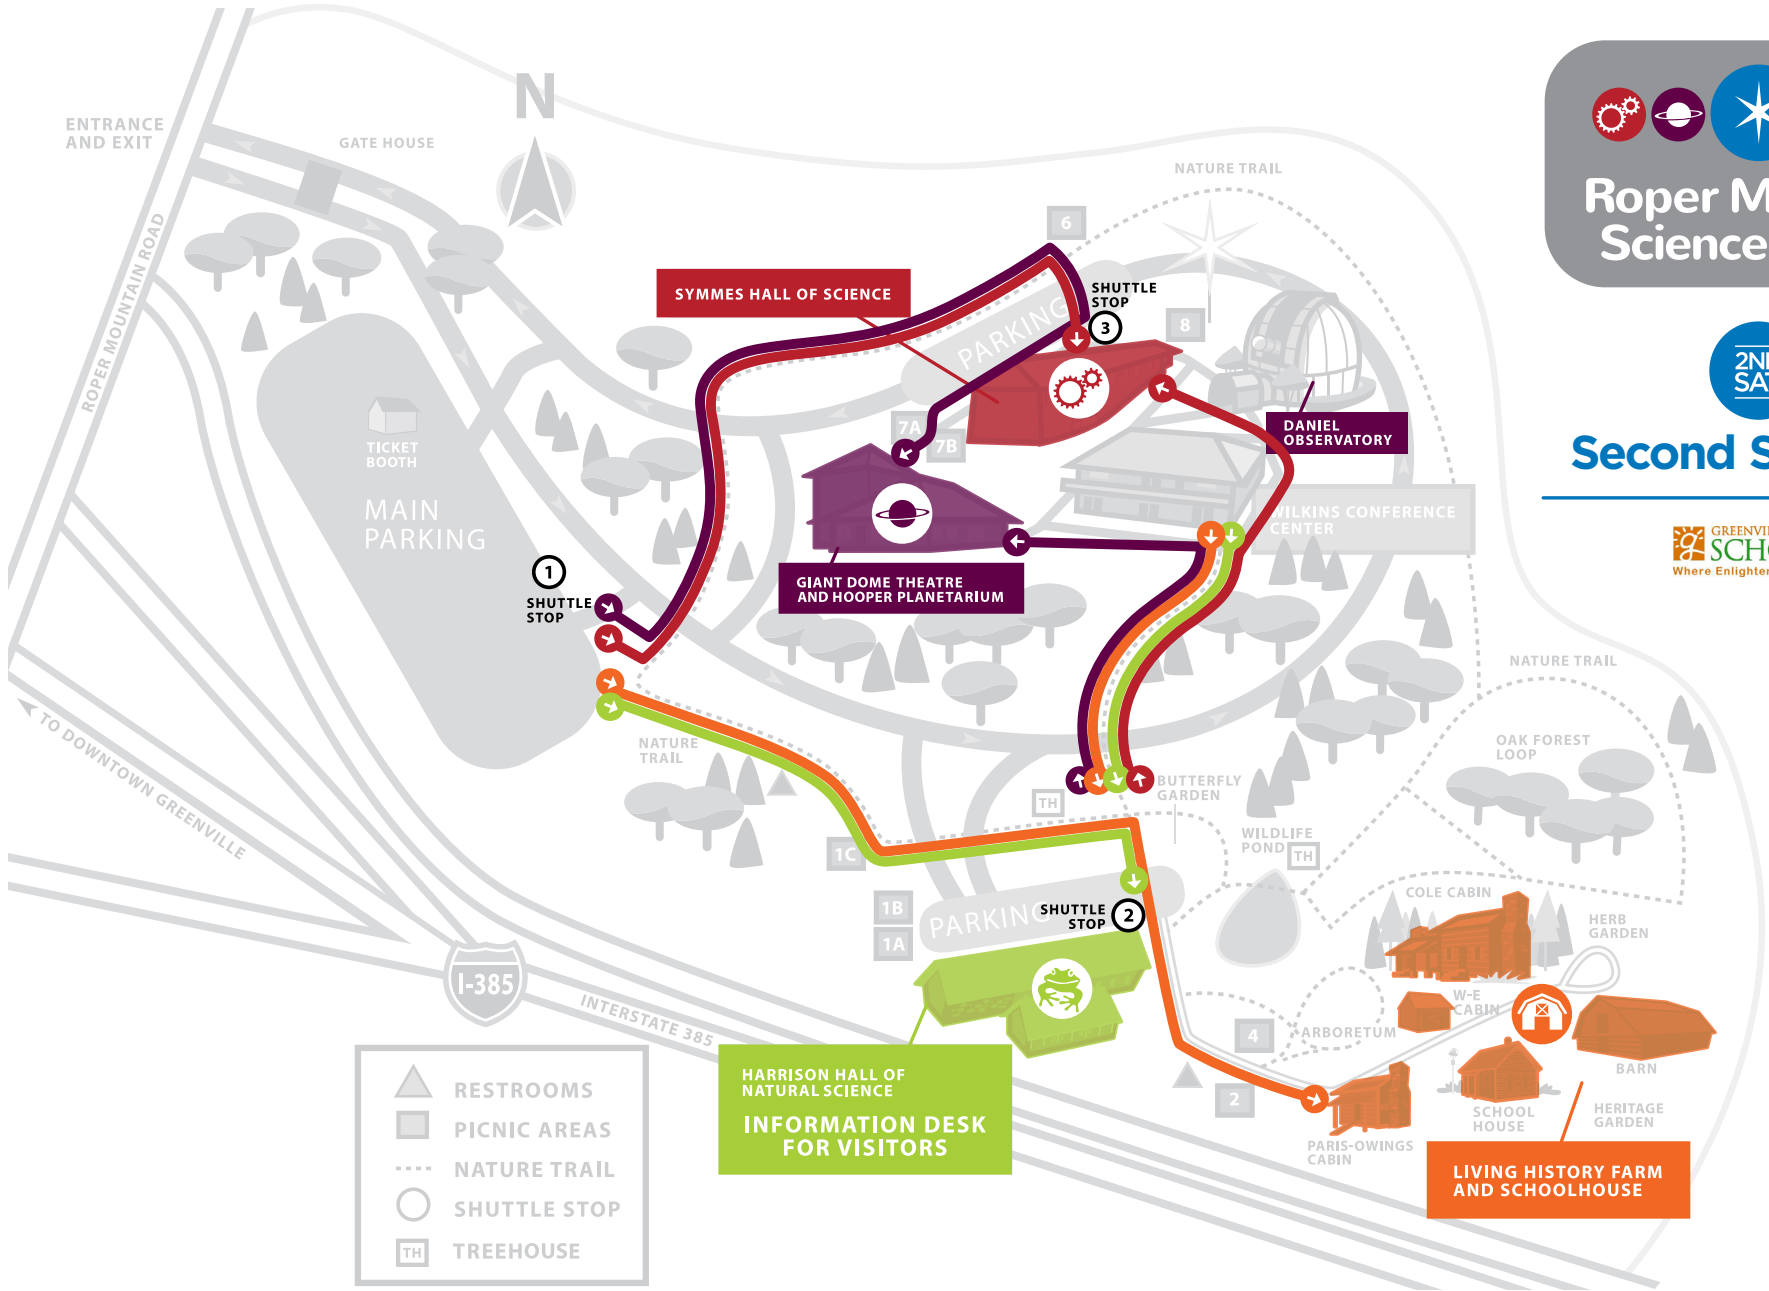

Butterfly Garden: Winterize gardening tips

Treetop Clinic (by pond): Leaf Scavenger Hunts

SYMMES HALL OF SCIENCE

SHUTTLE STOP ③

Hipp Auditorium: "The Sights and Sounds of Chemistry!" Students from Newberry College bring you demonstrations displaying wonderful colors and great chemistry magic!
Show times: 10:30 a.m. and 11:30 p.m.

Lab 1: Apple Science!

Lab 2: Foliage Forces Challenge

Lab 7: Leaf Glider Design Challenge

Lab 10: Solar Paper Leaf Prints

GIANT DOME THEATRE AND HOOPER PLANETARIUM

SHUTTLE STOP ③

History of Greenville, Showtimes: 10:00 a.m. and 12 p.m. and **Enchanted Reef,** Showtime: 11 a.m.

Daniel Observatory

10:00 a.m. – 1:00 p.m. (weather permitting) Safely view the sun through our refractor telescope.

- ▲ RESTROOMS
- PICNIC AREAS
- ⋯ NATURE TRAIL
- SHUTTLE STOP
- TH TREEHOUSE

HARRISON HALL OF NATURAL SCIENCE
INFORMATION DESK FOR VISITORS

LIVING HISTORY FARM AND SCHOOLHOUSE

Roper Mountain Science Center

2ND SAT

Second Saturday

GREENVILLE COUNTY
SCHOOLS
 Where Enlightening Strikes!