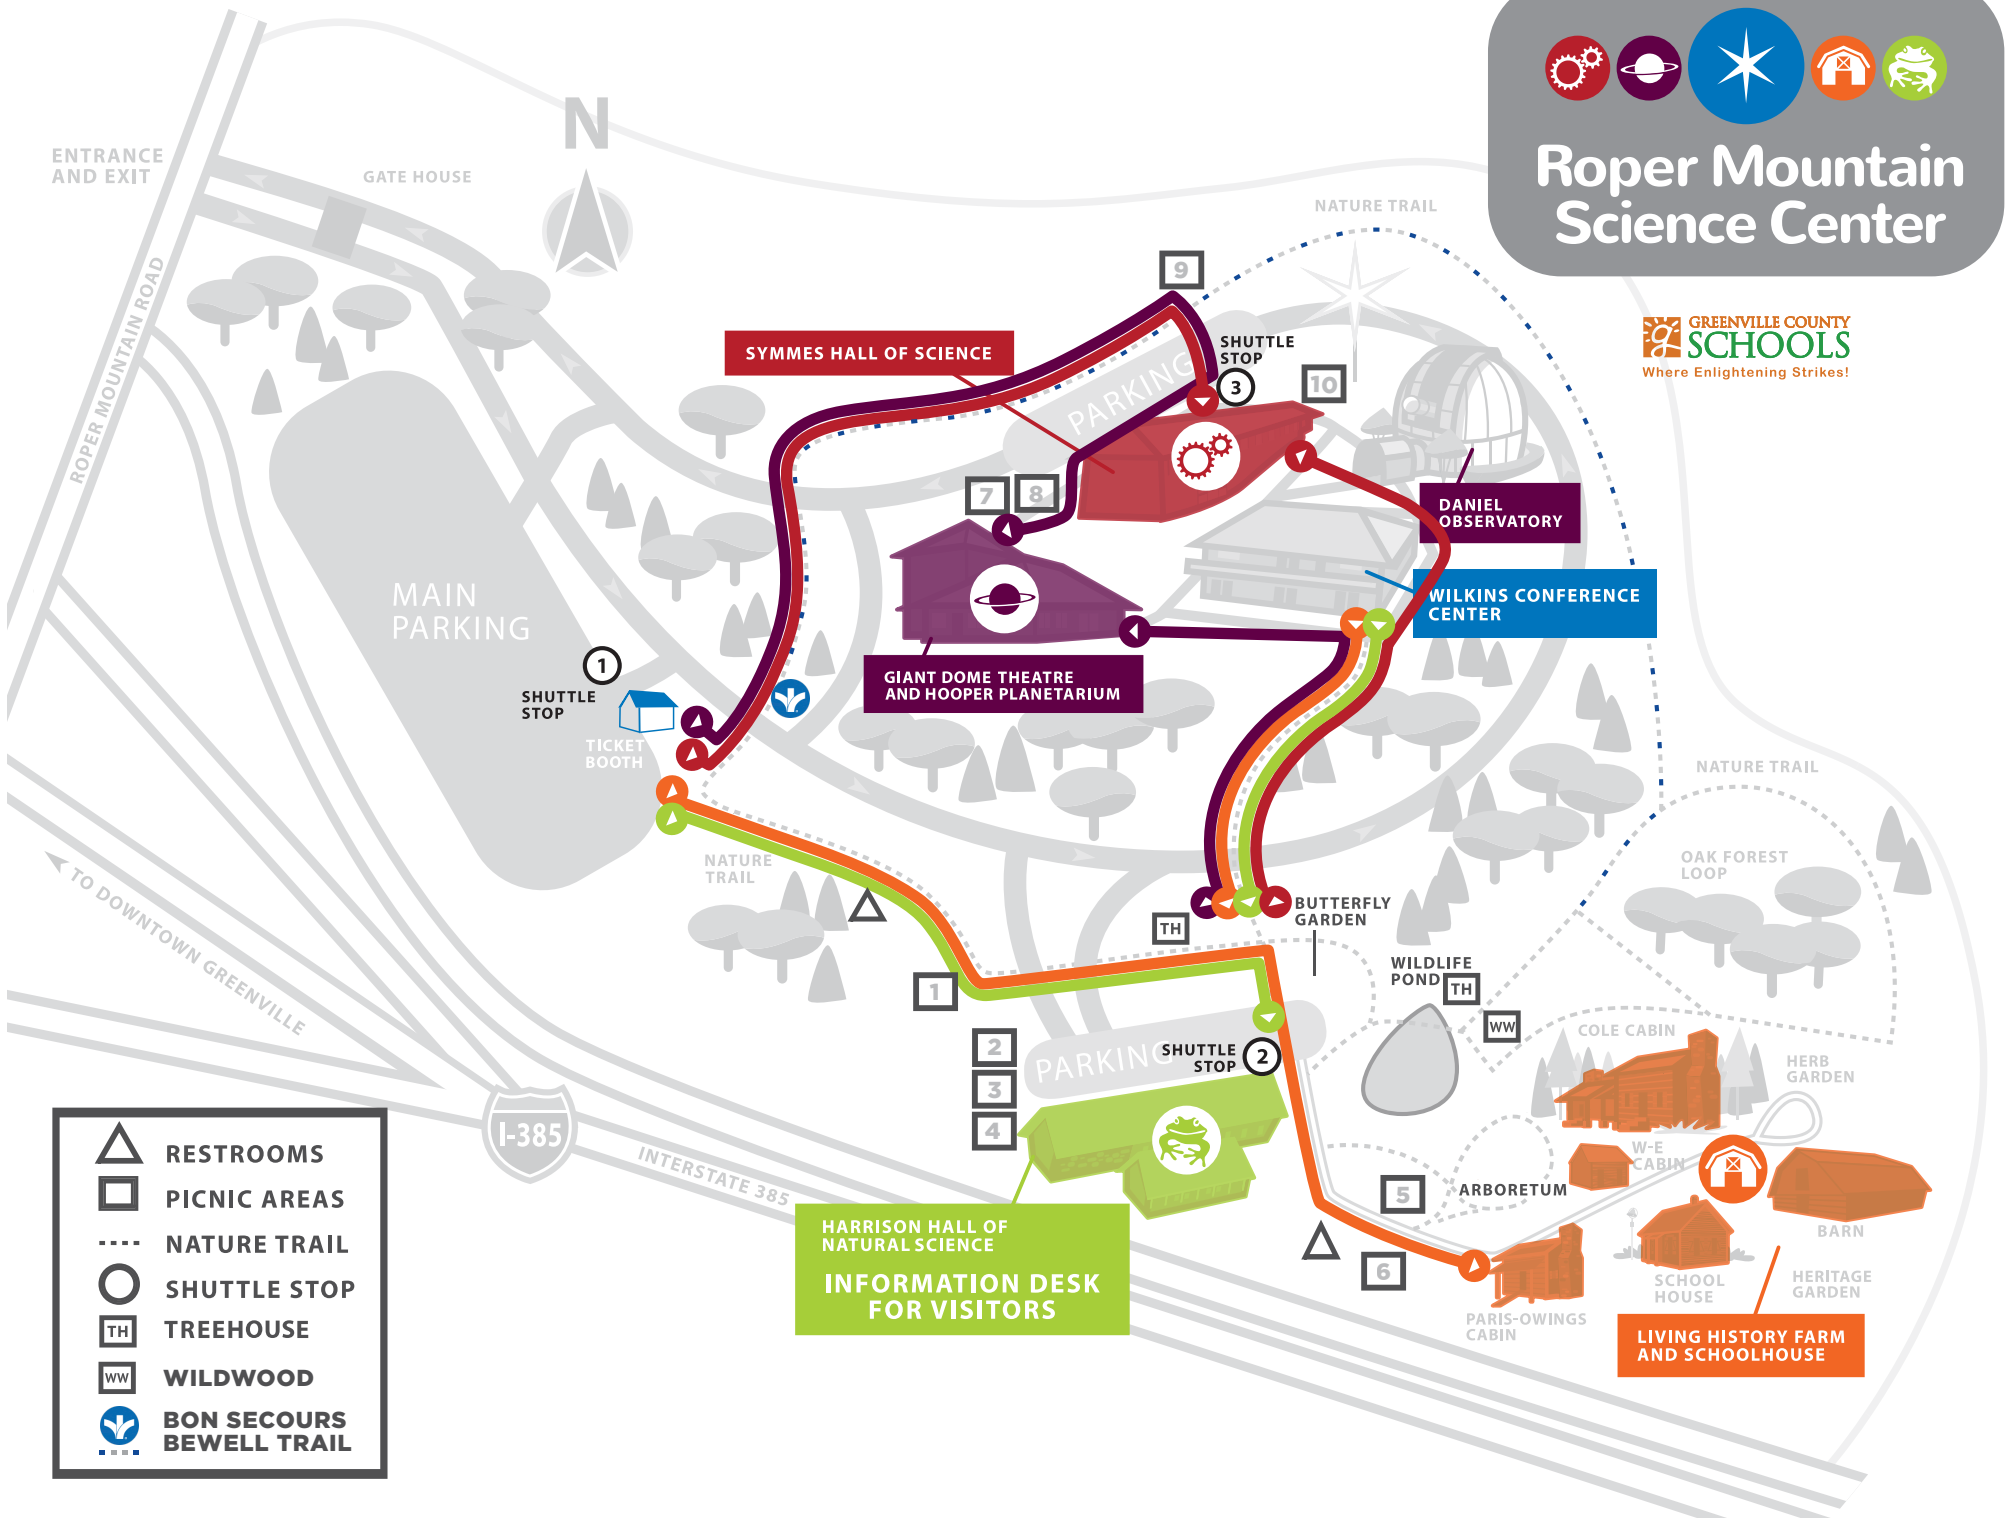

Butterfly Garden and Pavilion (Outside)

10:00am - 12:00pm - Learn about butterflies and butterfly gardening with our garden volunteers.

GIANT DOME THEATRE & HOOPER PLANETARIUM

Planetarium Shows 10:00am, 11:00am, 12:00pm

Feature Show *ASTRONAUT*

Rollercoaster Ride Europa Ice Slide

Observatory

View the Sun 10:00am - 1:00pm

FOOD

Chick-fil-A of Pelham Road

Home School Discovery Day

A day of instructor-led lessons and demonstrations for Individual Families, Co-Ops, and Home School Associations

“Shaded” blocks indicate mini lessons and hands-on demonstrations.

Roper Mountain Science Center

GREENVILLE COUNTY
SCHOOLS
Where Enlightening Strikes!

-  RESTROOMS
-  PICNIC AREAS
-  NATURE TRAIL
-  SHUTTLE STOP
-  TREEHOUSE
-  WILDWOOD
-  BON SECOURS BEWELL TRAIL