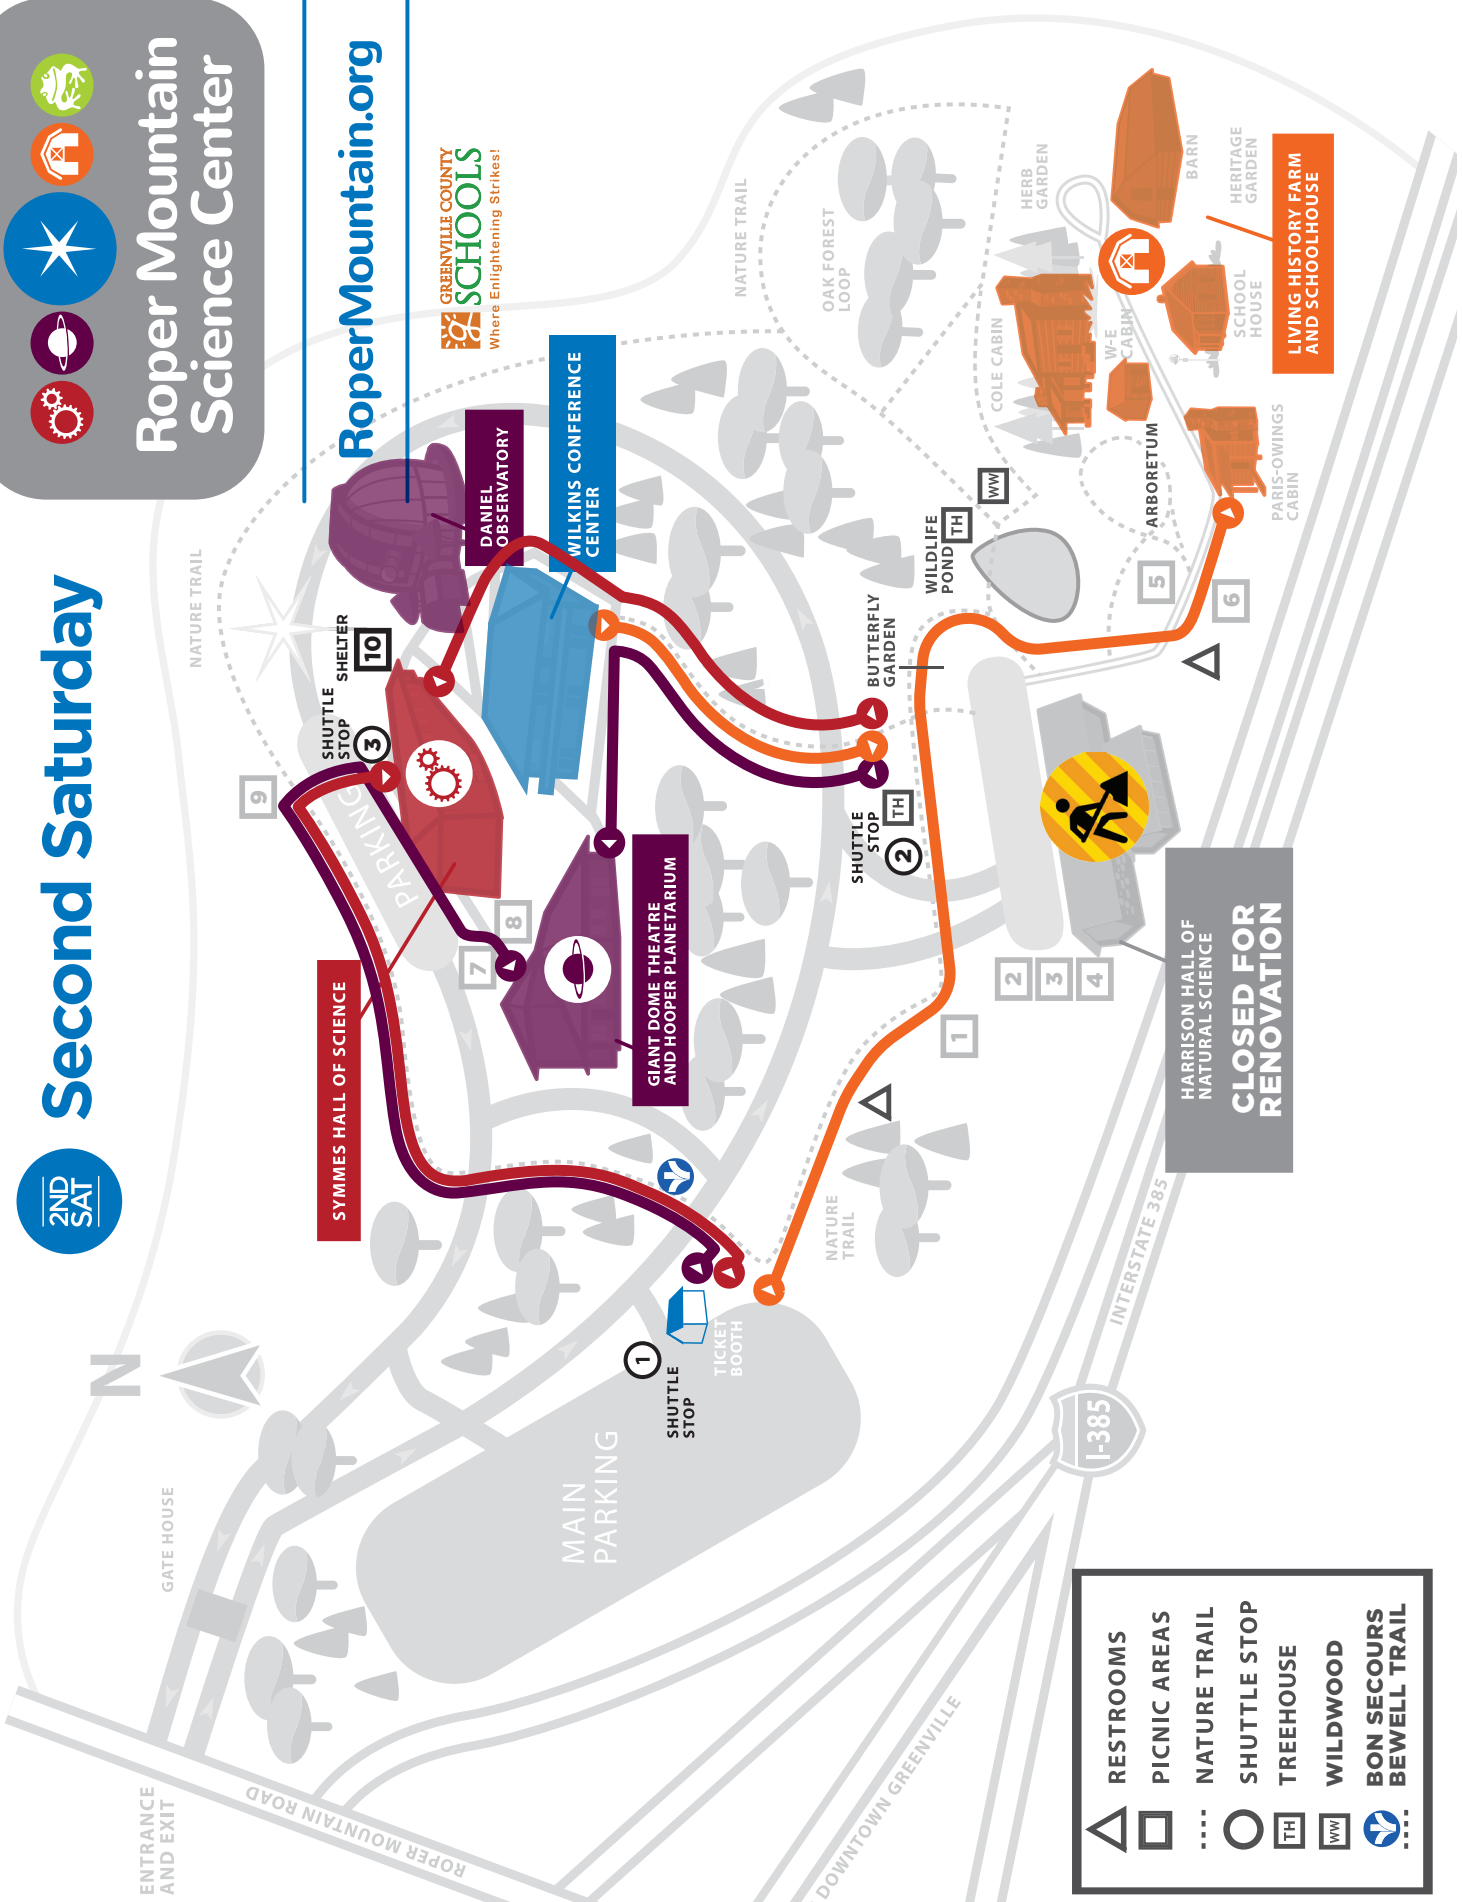

Second Saturday

Roper Mountain Science Center

RoperMountain.org

- RESTROOMS
- PICNIC AREAS
- NATURE TRAIL
- SHUTTLE STOP
- TREEHOUSE
- WILDWOOD
- BON SECOURS
- BEWELL TRAIL

GATE HOUSE

ENTRANCE AND EXIT

ROPER MOUNTAIN ROAD

PARKING

MAIN PARKING

SHUTTLE STOP

TICKET BOOTH

NATURE TRAIL

SHUTTLE STOP

BUTTERFLY GARDEN

WILDLIFE POND

NATURE TRAIL

OAK FOREST LOOP

COLE CABIN

HERB GARDEN

W-E CABIN

ARBORETUM

BARN

SCHOOL HOUSE

HERITAGE GARDEN

LIVING HISTORY FARM AND SCHOOLHOUSE

PARIS-OWINGS CABIN

HARRISON HALL OF NATURAL SCIENCE

CLOSED FOR RENOVATION

I-385

INTERSTATE 385

DOWNTOWN GREENVILLE