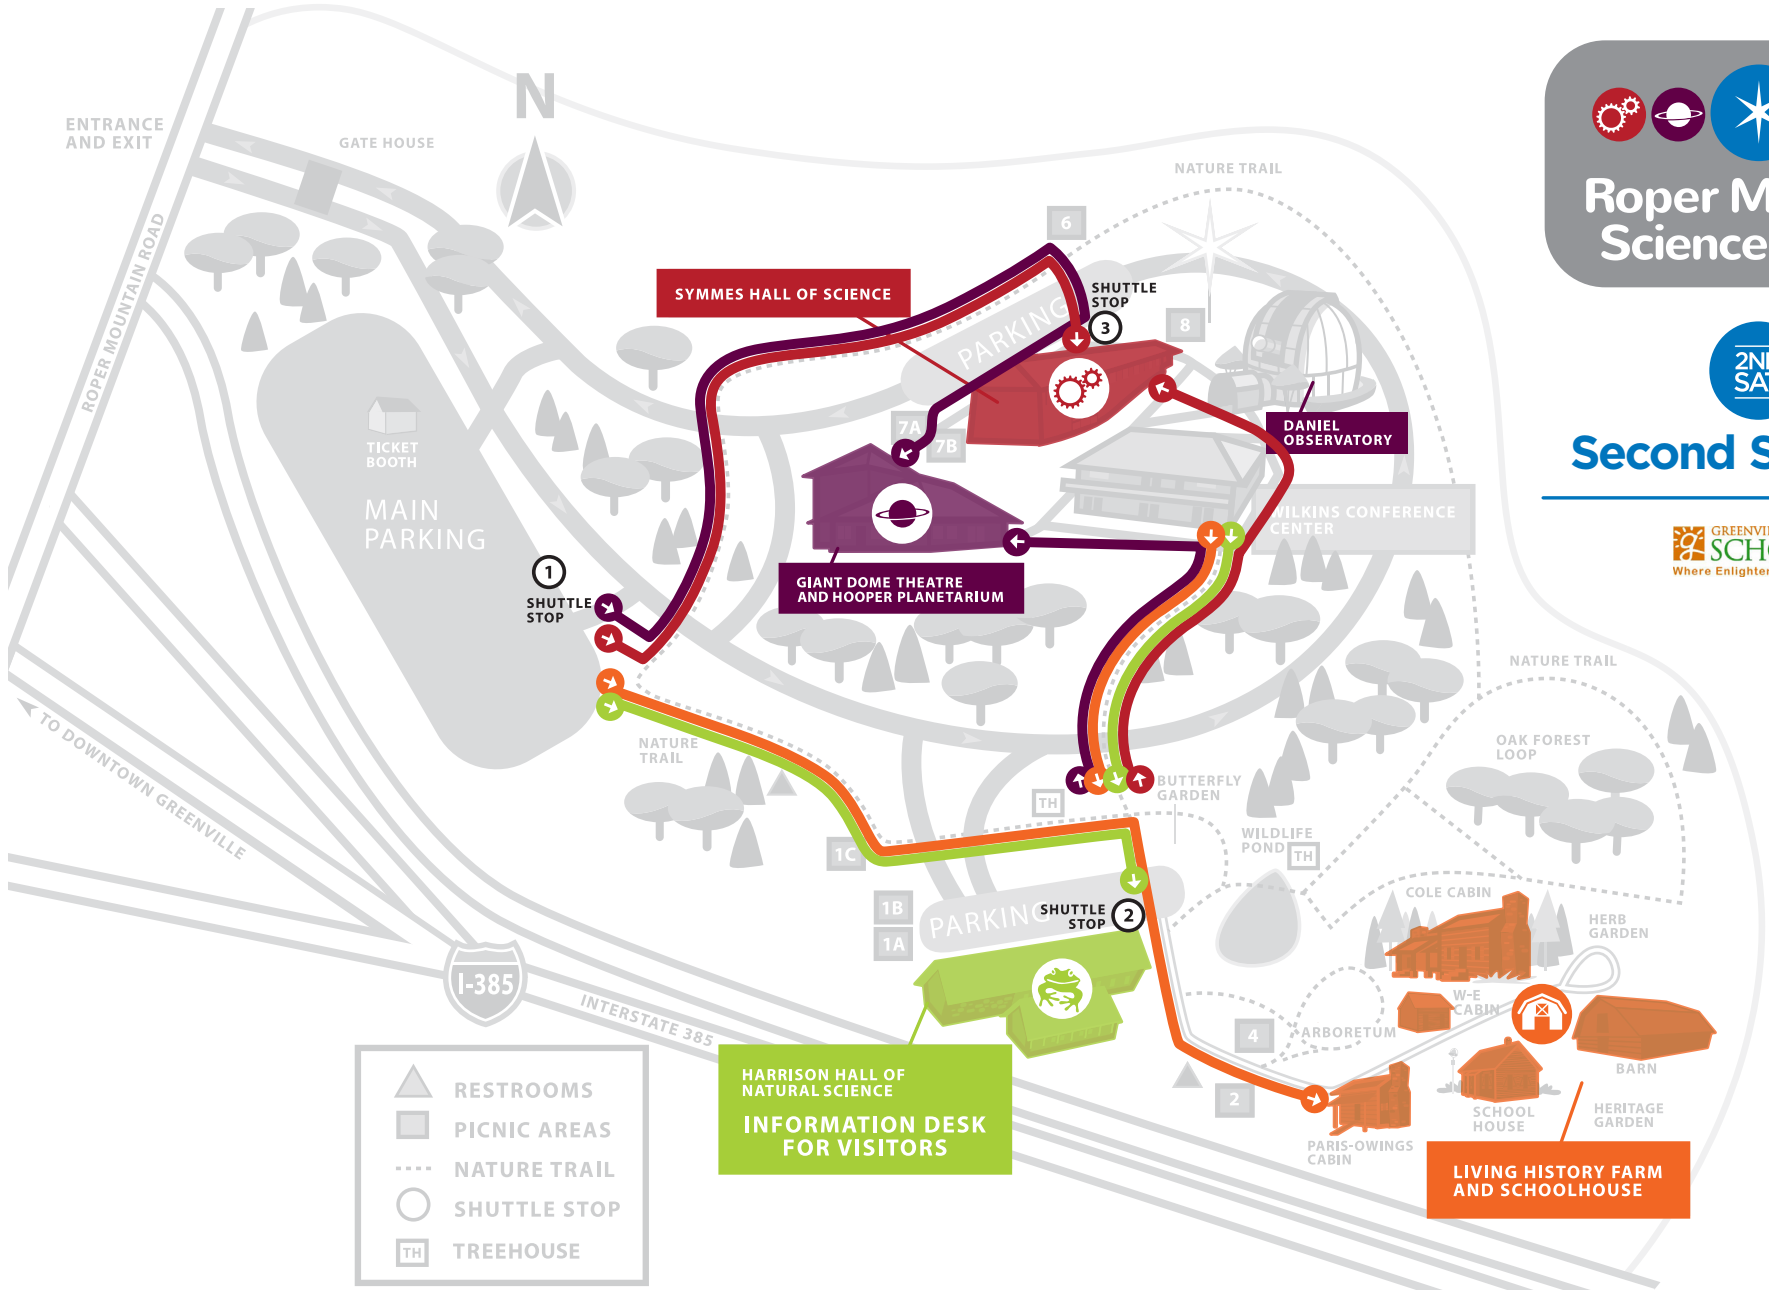

Roper Mountain
Science Center

Second Saturday

Saturday February 13, 9:00am – 3:00pm

RoperMountain.org

FOOD SERVED 10:00AM - 3:00PM:
AUTOMATIC TACO (CASH OR CREDIT)
PDQ (CASH ONLY)
IN FRONT OF SYMMES HALL

STEM Fest 2016

SHUTTLE STOP ②

- **Great Backyard Bird Count:** Be a citizen scientist and learn to identify and count birds
Meet at Ecology Lab, 10:00am, 11:00am, and 1:00pm
- **J Harley Bonds Career Center:** NAO humanoid robot
- **East North Street Academy students:** Build a crash vehicle to keep raw eggs safe in a collision
- **Spheros:** You've seen it in Star Wars, now come play with this cool new robotic technology
- **kVA and RMSC Makerspace:** Explore circuits, Mars landers, holographic viewers and more
- **Marine Lab and Tropical Rainforest:** Activities ongoing

GIANT DOME THEATRE & HOOPER PLANETARIUM

Back to the Moon
Showtimes: 10:00am, 11:00am, 12:30pm, and 2:00pm

Daniel Observatory (weather permitting)
10:00am – 1:00pm - Safely view the sun

LIVING HISTORY FARM

- Simple machine scavenger hunt
- Test your strength with pulleys
- Make something for your Valentine in the schoolhouse

- RESTROOMS
- PICNIC AREAS
- NATURE TRAIL
- SHUTTLE STOP
- TREEHOUSE

Roper Mountain Science Center