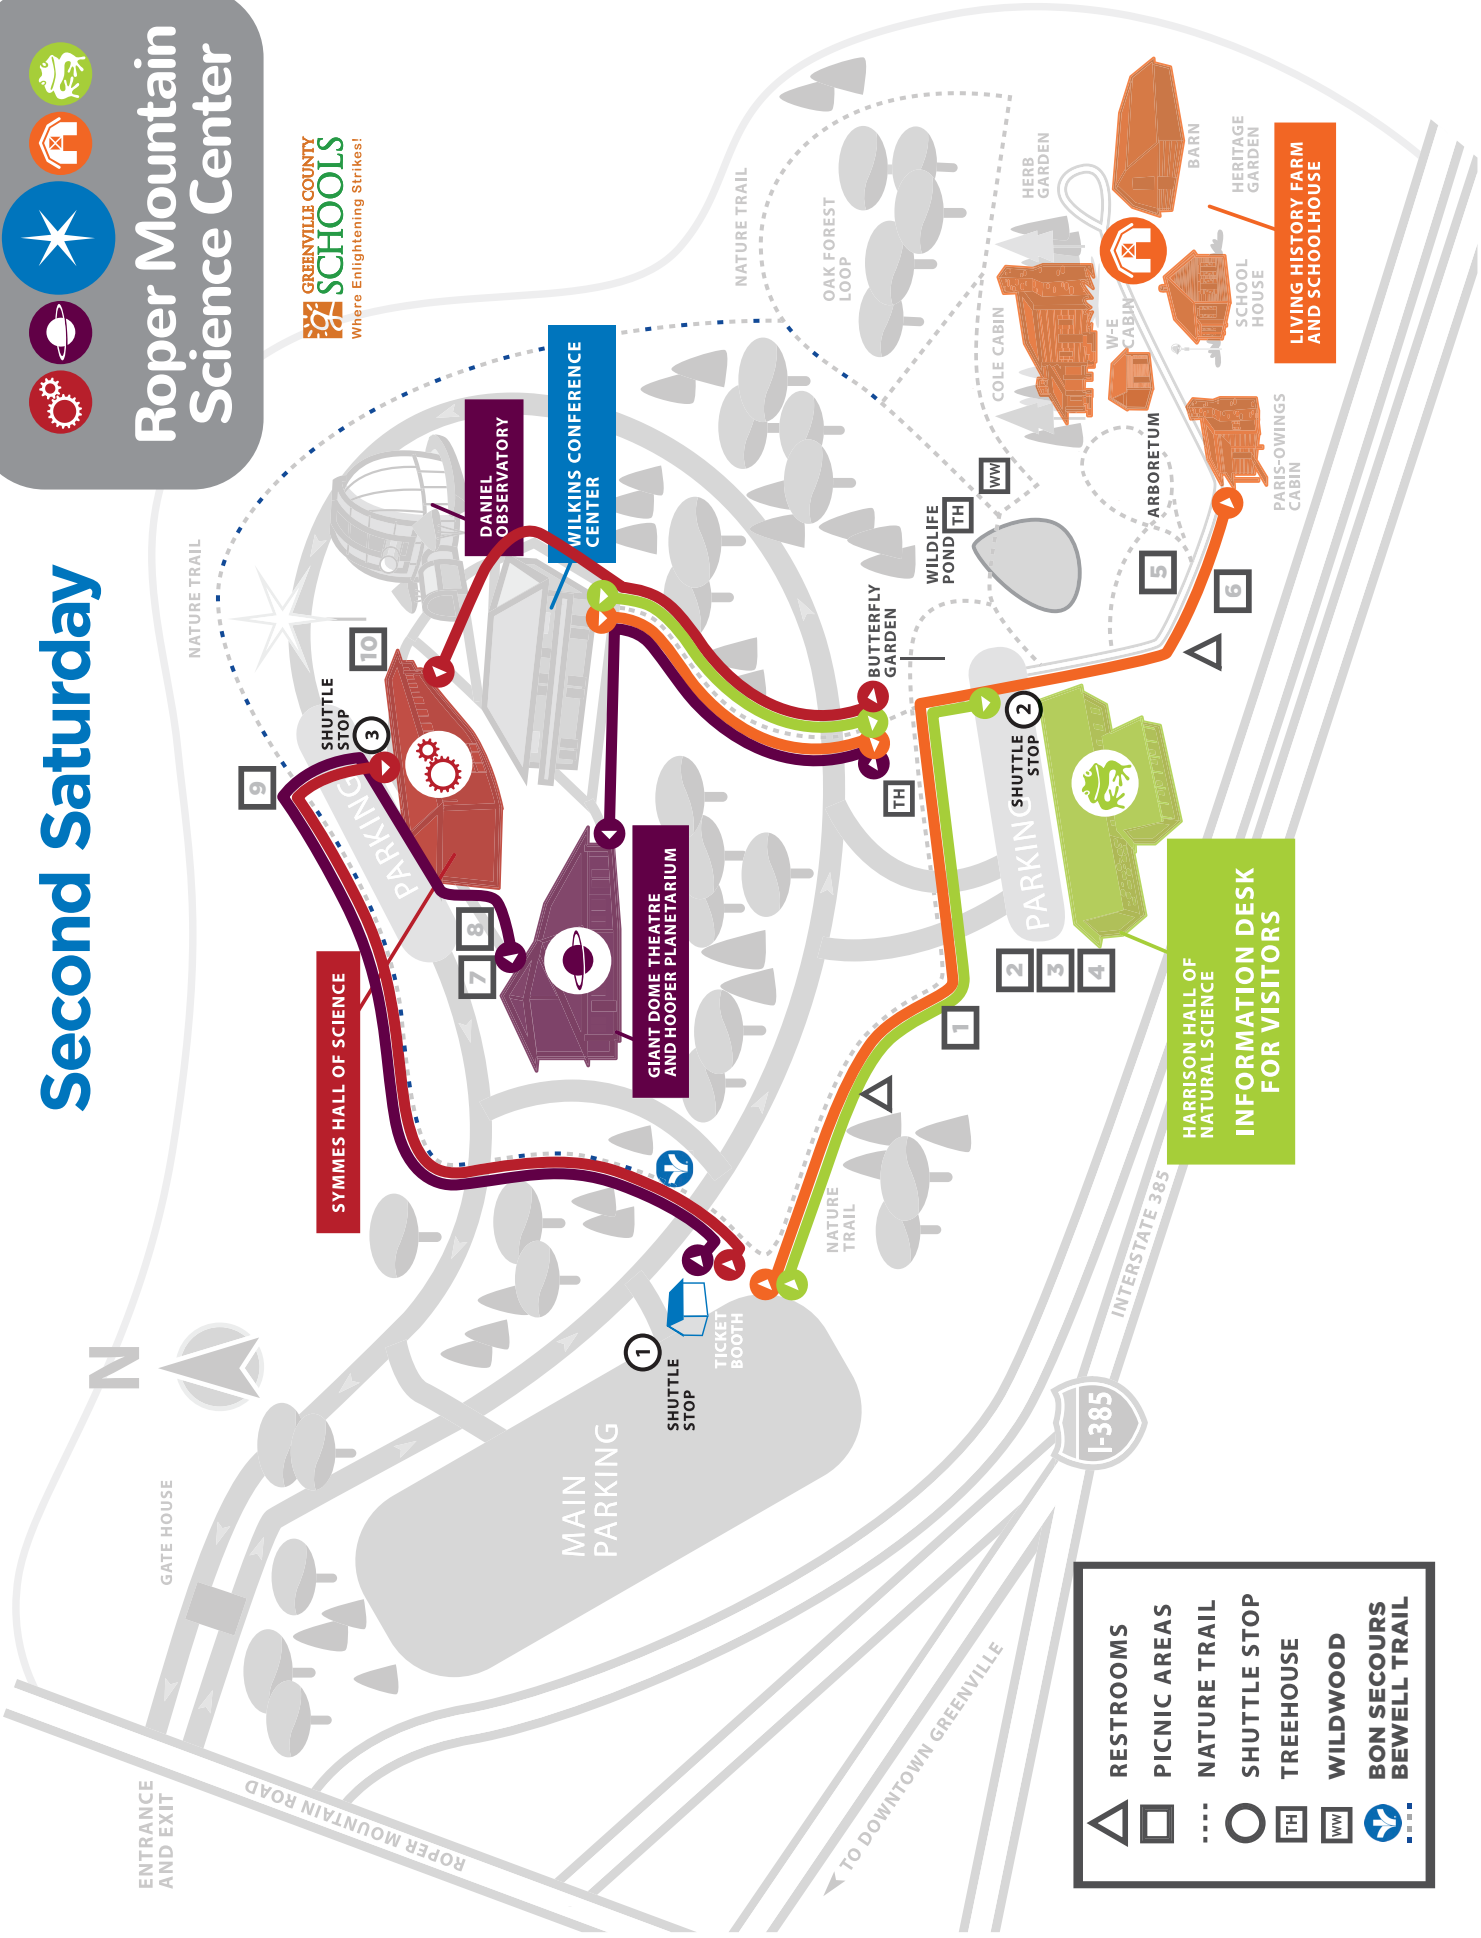

GIANT DOME THEATER AND HOOPER PLANETARIUM

SHUTTLE STOP ③

Planetarium Feature Shows (30 minutes)

Astronaut - 10:00am, 11:00am, 12:00pm, 1:00pm, and 2:00pm

Daniel Observatory (weather permitting)

Skilled astronomers will be on hand to demonstrate and discuss telescopes with solar viewing outside - 10:00am - 3:00pm

FOOD TRUCKS

SHUTTLE STOP ③

In front of Symmes Hall of Science (beginning at 11:00am):

- Resident Dogs
- Chick-fil-a

Second Saturday

Roper Mountain Science Center

GREENVILLE COUNTY SCHOOLS
Where Enlightening Strikes!

SHUTTLE STOP 3

SHUTTLE STOP 2

SHUTTLE STOP 1

TICKET BOOTH

SYMMES HALL OF SCIENCE

GIANT DOME THEATRE AND HOOPER PLANETARIUM

DANIEL OBSERVATORY

WILKINS CONFERENCE CENTER