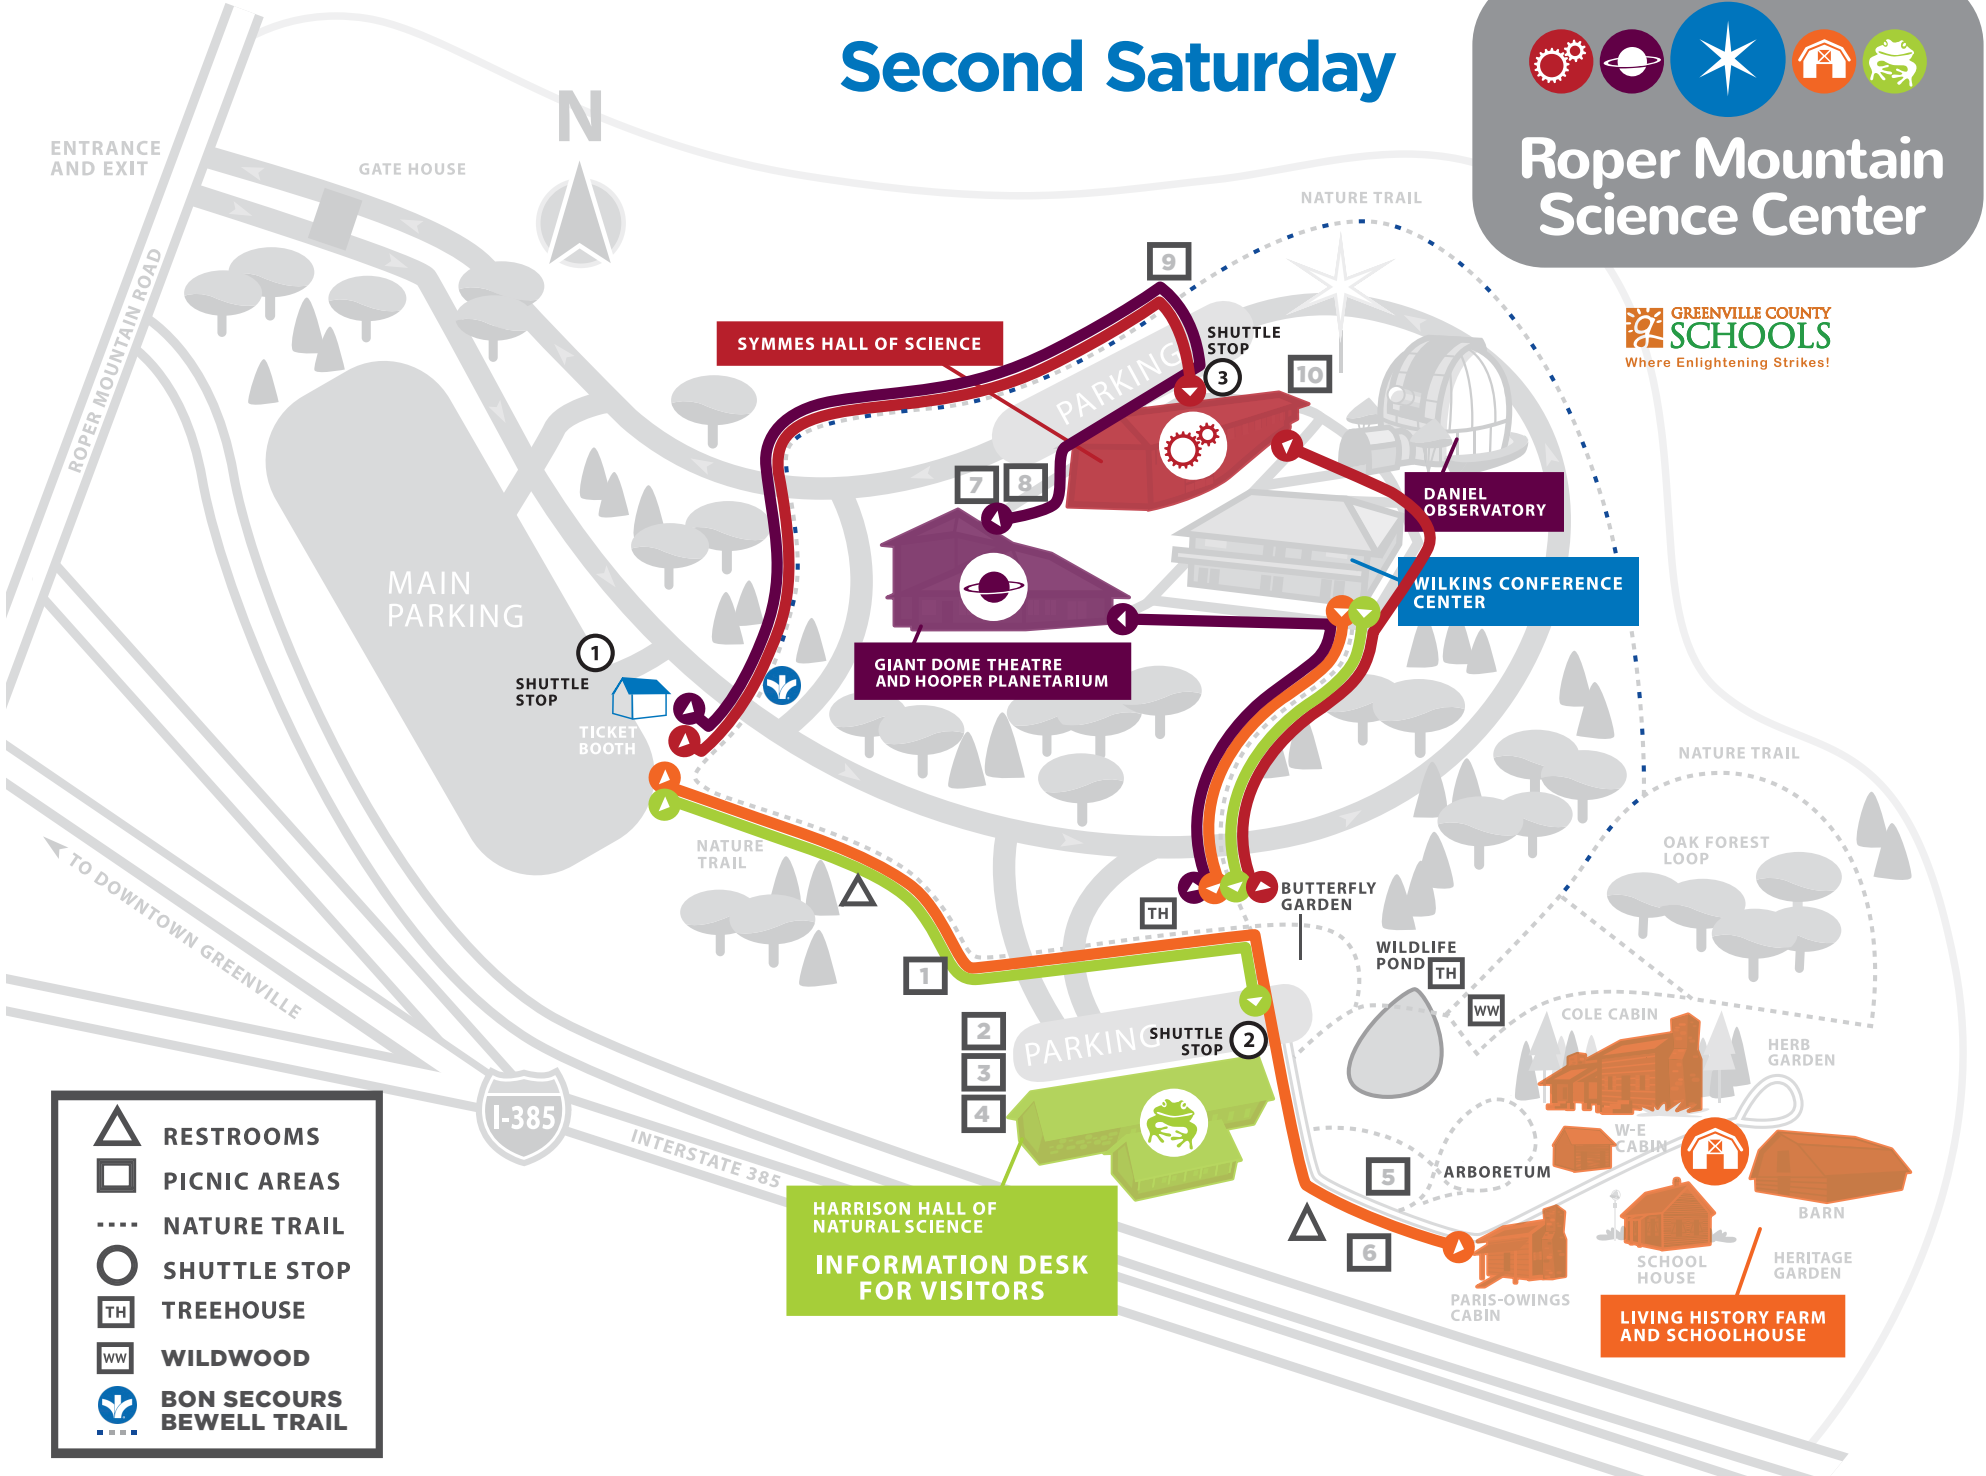

Special Presentations

- Draft Horse Plowing
9:30am-12:00pm and 1:00pm – 3:00pm
- Goat milk soap demonstration 11:00am
- One-Room School Lessons, on the half hour
9:30am-2:30pm
- Music by the Nickpickers

Lab 7: Make and take a Fall Constellation Finder

Lab 8: Moon Crater Splat! Model lunar impacts using water balloons

Ages 8 & up, maximum 25 participants per session: 10:00am, 10:45am, 11:30am, 12:15pm, 1:30pm, 2:15pm

Lab 10: Solar Paper Leaf Print

DANIEL OBSERVATORY

10:00am – 3:00pm (weather permitting) Safely view the sun through our refractor telescope

Second Saturday

**Roper Mountain
Science Center**

GREENVILLE COUNTY
SCHOOLS
Where Enlightening Strikes!

- RESTROOMS
- PICNIC AREAS
- NATURE TRAIL
- SHUTTLE STOP
- TREEHOUSE
- WILDWOOD
- BON SECOURS BEWELL TRAIL